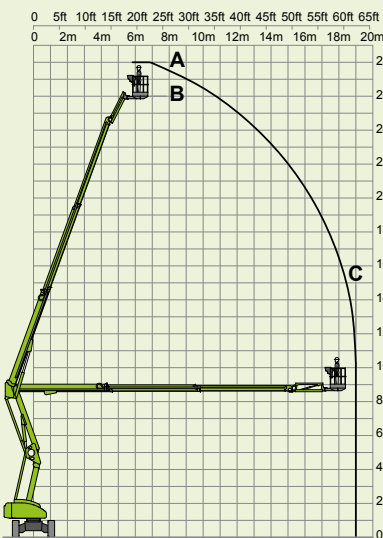

SiOPS® Gen² Hybrid
Niftylink®

niftylift
1525 S. Buncombe Road,
Greer, SC - 29651
United States
1-800-643-8954
usasales@niftylift.com
www.niftylift.com