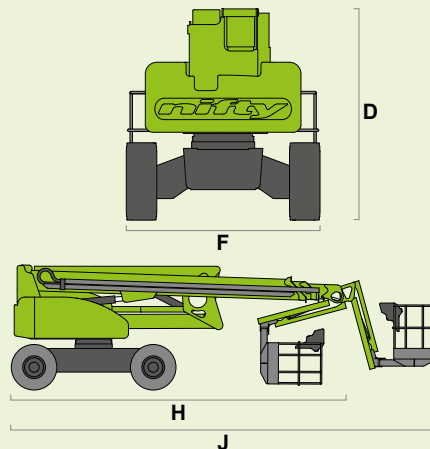

SiOPS® Gen² Hybrid
Niftylink®

niftylift
1525 S. Buncombe Road,
Greer, SC - 29651
United States
1-800-643-8954
usasales@niftylift.com
www.niftylift.com