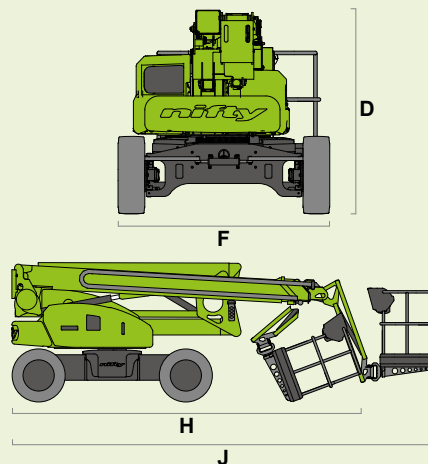

SiOPS® Niftylink®
toughcage Gen² Hybrid

niftylift
1525 S. Buncombe Road,
Greer, SC - 29651
United States
1-800-643-8954
usasales@niftylift.com
www.niftylift.com