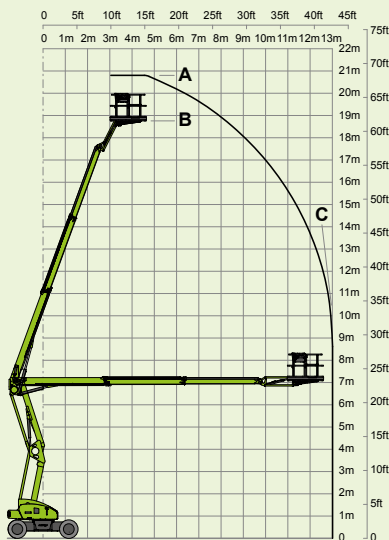

SiOPS® Niftylink®
toughcage Gen² Hybrid

niftylift
1525 S. Buncombe Road,
Greer, SC - 29651
United States
1-800-643-8954
usasales@niftylift.com
www.niftylift.com