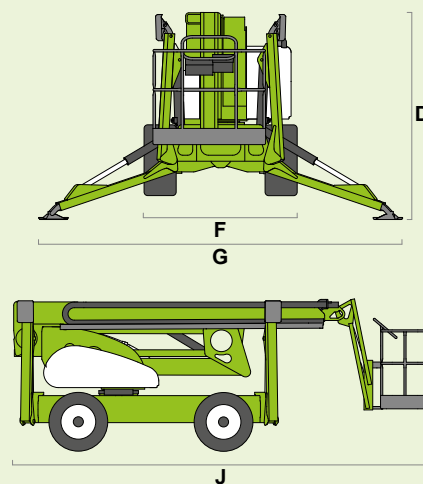

niftylift

SD210 4x4x4

(A) 21.3m
70ft

(B) 19.3m
63ft 6in

(C) 12.8m
42ft

225kg
500lbs

1.8m x 0.85m
5ft 11in x 2ft 9in

150°

100°

(D) 2.25m
7ft 5in

(F) 2.05m
6ft 9in

(G) 4.2m
13ft 9in

(J) 6.15m
20ft 2in

9km/h
5.6mph

3.5m
11ft 6in

45%
24°

3950kg
8700lbs

niftylift

Chalkdell Drive, Shenley Wood,
Milton Keynes, MK5 6GF
England, United Kingdom
+44 1908 223456
sales@niftylift.com
www.niftylift.com

IS-103