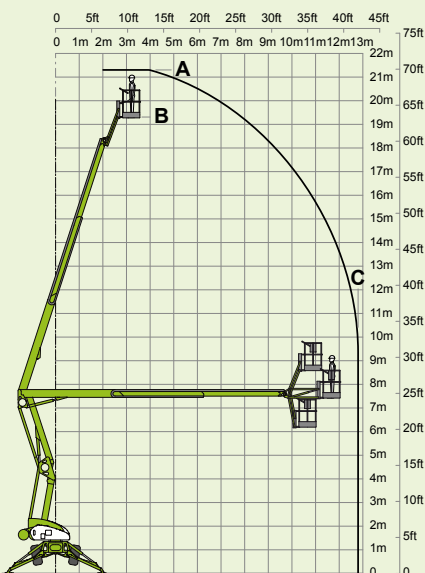

niftylift

SD210 4x4x4

(A) 21.3m
70ft

(B) 19.3m
63ft 6in

(C) 12.8m
42ft

225kg
500lbs

1.8m x 0.85m
5ft 11in x 2ft 9in

150°

100°

(D) 2.25m
7ft 5in

(F) 2.05m
6ft 9in

(G) 4.2m
13ft 9in

(J) 6.15m
20ft 2in

9km/h
5.6mph

3.5m
11ft 6in

45%
24°

3950kg
8700lbs

niftylift

Chalkdell Drive, Shenley Wood,
Milton Keynes, MK5 6GF
England, United Kingdom
+44 1908 223456
sales@niftylift.com
www.niftylift.com

IS-103