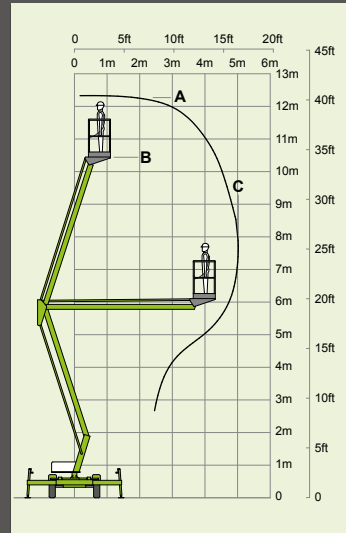

niftylift

niftylift.com

nifty 120

12.33m
40ft 6in
(A)

10.33m
34ft
(B)

5m
16ft 6in
(C)

1195kg
2630lbs

200kg
440lbs

1.1m x 0.65m
3ft 7in x 2ft 2in

1.9m
6ft 3in

1.1m
3ft 7in

1.5m
4ft 11in

2.7m
8ft 10in

5.75m
18ft 10in

Bi-Energy
D P + -

nifty 120T

12.2m
40ft
(A)

10.2m
33ft 6in
(B)

6.1m
20ft
(C)

1400kg
3100lbs

200kg
440lbs

1.1m x 0.65m
3ft 7in x 2ft 2in

1.9m
6ft 3in

1.1m
3ft 7in

1.5m
4ft 11in

3.55m
11ft 8in

4.5m
14ft 9in

Bi-Energy

nifty 150T

14.7m
48ft 6in
(A)

12.7m
42ft
(B)

7.55m
25ft
(C)