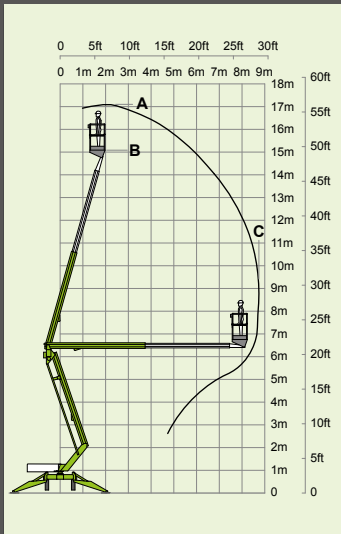

Bi-Energy

nifty SD170 4x4

17.1m
56ft
(A)

49ft 6in
(B)

8.7m
28ft 6in
(C)

2750kg
6000lbs

200kg
440lbs

100°

1.1m x 0.65m
3ft 7in x 2ft 2in

2.2m
7ft 3in

1.6m
5ft 3in

4.4m
14ft 5in

5.6m
18ft 4in

8.3km/h
5.2mph

5.2m
17ft

30%
17°

Bi-Energy
D P + -

nifty SD210 4x4x4

21.3m
70ft
(A)

19.3m
63ft 6in
(B)

12.8m
42ft
(C)

3950kg
8700lbs

225kg
500lbs

150°