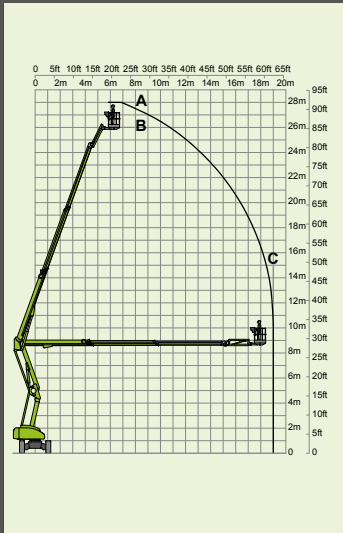

 Hybrid²

nifty HR28 4x4

28m
92ft
(A)

26m
85ft 6in
(B)

19m
62ft
(C)

14650kg
32300lbs

280kg
620lbs

150°

180°

2.4m x 0.9m
7ft 10in x 2ft 11in

2.7m
8ft 10in

2.49m
8ft 2in

7.3m
23ft 11in

9.28m
30ft 5in

4.7km/h
3mph

5.9m
19ft 4in

40%
22°

Hybrid²

nifty SD120T 4x4

12.65m
42ft
(A)

10.65m
35ft
(B)

6.1m
20ft
(C)

2260kg
4980lbs

200kg
440lbs