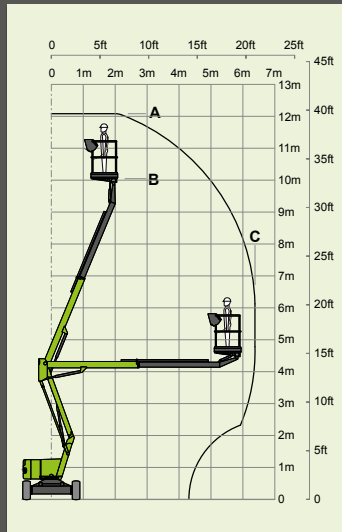

1.98m
6ft 6in

1.79m
5ft 11in

3.97m
13ft

6km/h
3.7mph

3.63m
11ft 11in

25%
14°

All-**Electric**

nifty HR12N

12.2m
40ft
(A)

10.2m
33ft 6in
(B)

6.1m
20ft
(C)

3435kg
7575lbs

200kg
440lbs

1.1m x 0.65m
3ft 7in x 2ft 2in

1.9m
6ft 3in

1.5m
4ft 11in