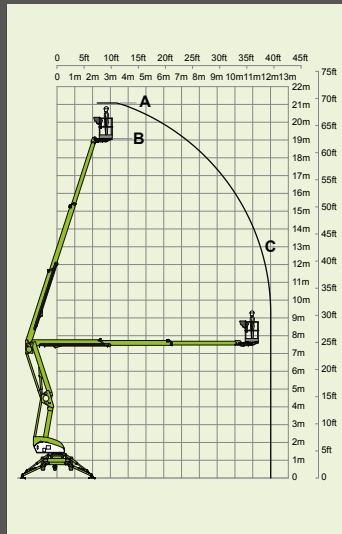

nifty 210

21m
69ft
(A)

19m
62ft 6in
(B)

12m
39ft 6in
(C)

3495kg
7700lbs

225kg
500lbs

100°

1.4m x 0.7m
4ft 7in x 2ft 4in

2.27m
7ft 5in

1.8m
5ft 11in

4.3m
14ft 1in

6.95m
22ft 10in

Bi-Energy