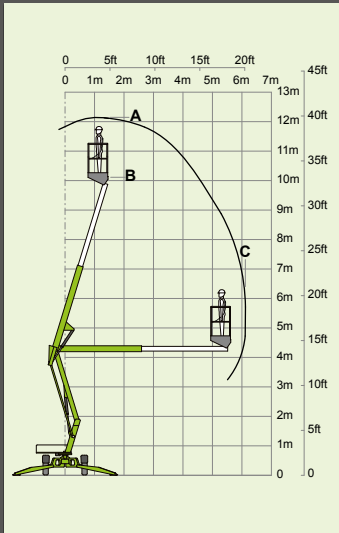

1.1m x 0.65m
3ft 7in x 2ft 2in

1.9m
6ft 3in

1.1m
3ft 7in

1.5m
4ft 11in

2.7m
8ft 10in

5.75m
18ft 10in

Bi-Energy
D P + -

nifty 120T

12.2m
40ft
(A)

10.2m
33ft 6in
(B)

6.1m
20ft
(C)

1400kg
3100lbs

200kg
440lbs

1.1m x 0.65m
3ft 7in x 2ft 2in

1.9m
6ft 3in

1.1m
3ft 7in

1.5m
4ft 11in

3.55m
11ft 8in

4.5m
14ft 9in

Bi-Energy

nifty 150T

14.7m
48ft 6in
(A)

12.7m
42ft
(B)

7.55m
25ft
(C)