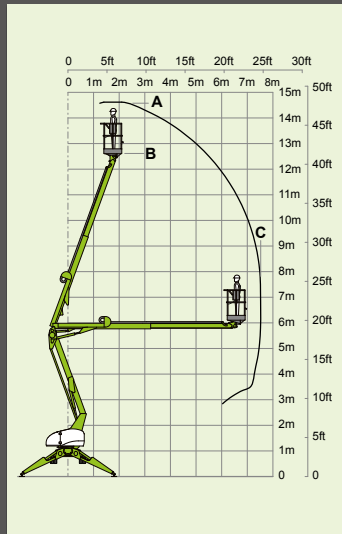

nifty TD150T

14.7m
48ft 6in
(A)

12.7m
42ft
(B)

7.55m
25ft
(C)

2025kg
4500lbs

225kg
500lbs

1.4m x 0.7m
4ft 7in x 2ft 4in

2m
6ft 7in

1.4m
4ft 7in

3.8m
12ft 6in

4.7m
15ft 5in

2.1km/h
1.3mph

45%
24°