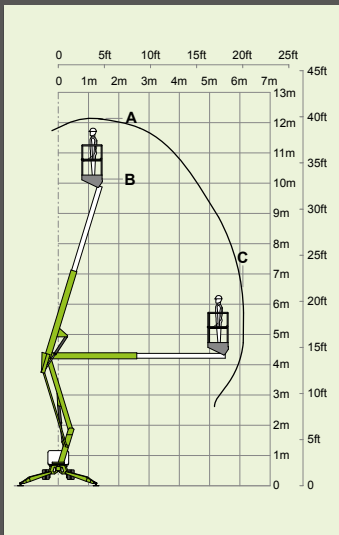

3.55m
11ft 8in

3.95m
13ft

1.6km/h
1mph

60%
31°

nifty TD150T

14.7m
48ft 6in
(A)

12.7m
42ft
(B)

7.55m
25ft
(C)