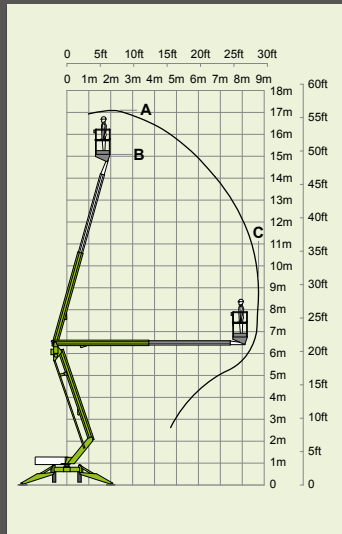

12.2m
40ft
(A)

10.2m
33ft 6in
(B)

6.1m
20ft
(C)

1400kg
3100lbs

200kg
440lbs

1.1m x 0.65m
3ft 7in x 2ft 2in

1.9m
6ft 3in

1.1m
3ft 7in

nifty 170

17.1m
56ft
(A)

15.1m
49ft 6in
(B)

8.7m
28ft 6in
(C)

2160kg
4760lbs

200kg
440lbs

1.1m x 0.65m
3ft 7in x 2ft 2in

2.15m
7ft

1.65m
5ft 5in

4.4m
14ft 5in

6.2m
20ft 4in

Bi-Energy
D P + -

nifty 210

21m
69ft
(A)

19m
62ft 6in
(B)

12m
39ft 6in
(C)

3495kg
7700lbs

225kg
500lbs

100°

1.4m x 0.7m
4ft 7in x 2ft 4in

2.27m
7ft 5in

1.8m
5ft 11in

4.3m
14ft 1in

6.95m
22ft 10in