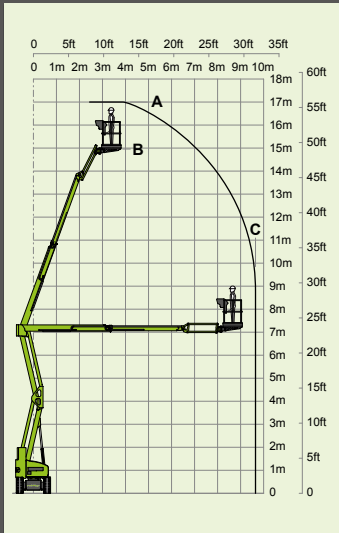

4.93m
16ft 2in

6.4m
21ft

3.5km/h
2.2mph

3.5m
11ft 6in

25%
14°

* All-Electric
Hybrid²

nifty HR17 4x4

17.2m
56ft 6in
(A)

15.2m
50ft
(B)

9.4m
31ft
(C)

5000kg
11020lbs

225kg
500lbs

150°

180°

1.8m x 0.85m
5ft 11in x 2ft 9in

2.1m
6ft 11in