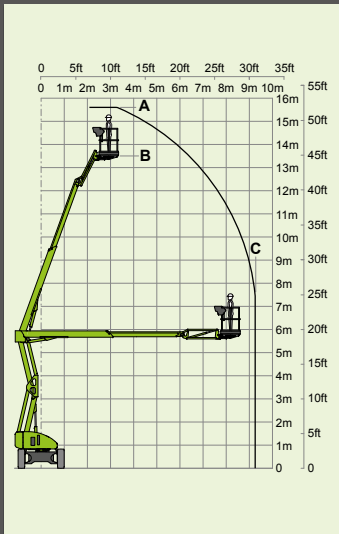

6.35m
20ft 10in

6km/h
3.7mph

3.7m
12ft 2in

45%
24°

Hybrid²

nifty HR17N

17m
56ft
(A)

15m
49ft 6in
(B)

9.7m
32ft
(C)

7780kg*/7650kg
17155lbs*/16870lbs

225kg
500lbs

150°

180°

1.5m x 0.8m
4ft 11in x 2ft 8in

1.99m
6ft 6in

1.5m
4ft 11in