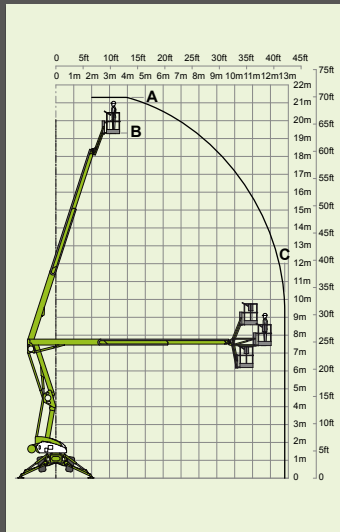

Bi-Energy
D P + -

nifty SD210 4x4x4

21.3m
70ft
(A)

19.3m
63ft 6in
(B)

12.8m
42ft
(C)

3950kg
8700lbs

225kg
500lbs

150°

100°

1.8m x 0.85m
5ft 11in x 2ft 9in

2.25m
7ft 5in

2.05m
6ft 9in

4.2m
13ft 9in

6.15m
20ft 2in

9km/h
5.6mph

3.5m
11ft 6in

45%
24°

nifty TD120TN

12.2m
40ft
(A)

10.2m
33ft 6in
(B)

6.1m
20ft
(C)

1890kg
4170lbs

200kg
440lbs

1.1m x 0.65m
3ft 7in x 2ft 2in