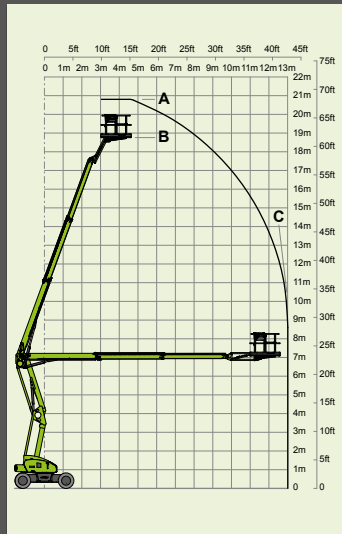

20.8m
68ft 6in
(A)

18.8m
62ft
(B)

13m
42ft 8in
(C)

6640kg
14640lbs

250kg
550lbs

150°

160°

1.8m x 0.8m
5ft 11in x 2ft 8in

2.18m
7ft 2in

2.27m
7ft 5in

5.47m
17ft 11in

6.62m
22ft

6km/h
3.7mph

3.89m
12ft 9in

25%
14°

All-Electric

nifty HR21 4x4

20.8m
68ft 6in
(A)

18.8m
62ft
(B)

13m
42ft 8in
(C)

6680kg
14730lbs

250kg
550lbs

150°

160°