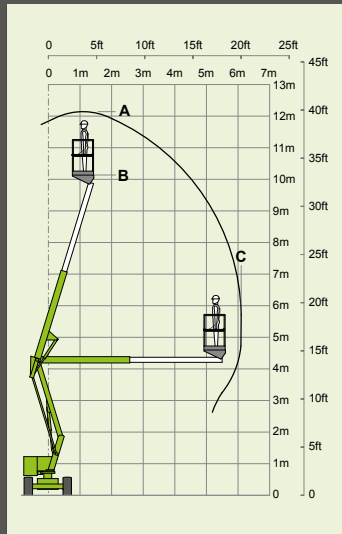

12.2m
40ft
(A)

10.2m
33ft 6in
(B)

6.1m
20ft
(C)

3435kg
7575lbs

200kg
440lbs

1.1m x 0.65m
3ft 7in x 2ft 2in

1.9m
6ft 3in

1.5m
4ft 11in

4.1m
13ft 5in

3.4km/h
2.1mph

4.2m
13ft 9in

25%
14°

Bi-Energy
D P LPG + -

nifty HR12 4x4

12.2m
40ft
(A)

10.2m
33ft 6in
(B)

6.1m
20ft
(C)

3470kg
7650lbs

200kg
440lbs

1.1m x 0.65m
3ft 7in x 2ft 2in

1.95m
6ft 5in

1.6m
5ft 3in

4.1m
13ft 5in

3.7km/h
2.2mph