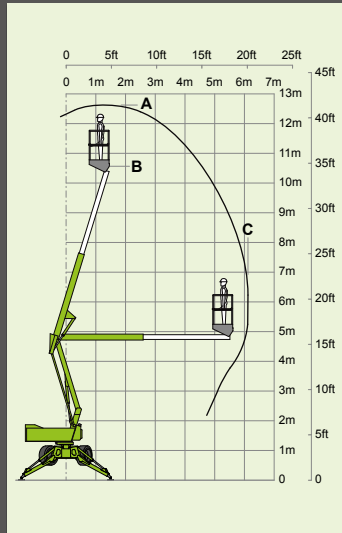

180°

2.4m x 0.9m
7ft 10in x 2ft 11in

2.7m
8ft 10in

2.49m
8ft 2in

7.3m
23ft 11in

9.28m
30ft 5in

4.7km/h
3mph

5.9m
19ft 4in

40%
22°

Hybrid²

nifty SD120T 4x4

12.65m
42ft
(A)

10.65m
35ft
(B)

6.1m
20ft
(C)

2260kg
4980lbs

200kg
440lbs

1.1m x 0.65m
3ft 7in x 2ft 2in

1.95m
6ft 5in

1.56m
5ft 1in

3.2m
10ft 6in

3.9m
12ft 10in

5.8km/h
3.6mph

3.9m
12ft 10in

45%
24°

Bi-Energy

nifty SD170 4x4

17.1m
56ft
(A)

49ft 6in
(B)

8.7m
28ft 6in
(C)

2750kg
6000lbs

200kg
440lbs

100°