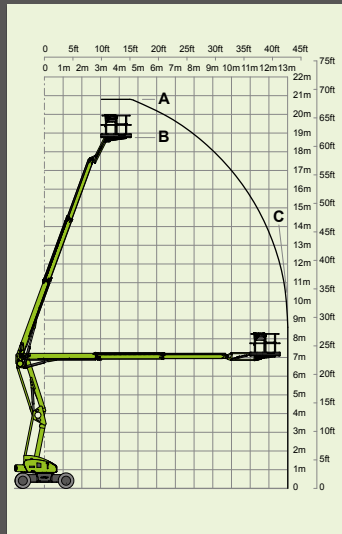

nifty HR21 4x4

20.8m
68ft 6in
(A)

18.8m
62ft
(B)

13m
42ft 8in
(C)

6680kg
14730lbs

250kg
550lbs

150°

160°

1.8m x 0.8m
5ft 11in x 2ft 8in

2.18m
7ft 2in

2.27m
7ft 5in

5.47m
17ft 11in

6.62m
22ft

6km/h
3.7mph

3.89m
12ft 9in

45%
24°

 Hybrid²

nifty HR28 4x4

28m
92ft
(A)

26m
85ft 6in
(B)

19m
62ft
(C)

14650kg
32300lbs

280kg
620lbs

150°

180°

2.4m x 0.9m
7ft 10in x 2ft 11in

2.7m
8ft 10in

2.49m
8ft 2in

7.3m
23ft 11in

9.28m
30ft 5in

4.7km/h
3mph

5.9m
19ft 4in