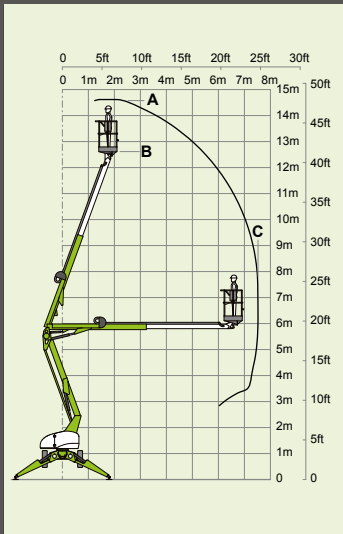

12.2m
40ft
(A)

10.2m
33ft 6in
(B)

6.1m
20ft
(C)

1400kg
3100lbs

200kg
440lbs

1.1m x 0.65m
3ft 7in x 2ft 2in

1.9m
6ft 3in

1.1m
3ft 7in

1.5m
4ft 11in

3.55m
11ft 8in

4.5m
14ft 9in

Bi-Energy

nifty 150T

14.7m
48ft 6in
(A)

12.7m
42ft
(B)

7.55m
25ft
(C)

1775kg
3915lbs

225kg
500lbs

1.4m x 0.7m
4ft 7in x 2ft 4in

2m
6ft 7in

1.6m
5ft 3in

3.8m
12ft 6in

5.55m
18ft 3in

Bi-Energy

nifty 170

17.1m
56ft
(A)

15.1m
49ft 6in
(B)

8.7m
28ft 6in
(C)

2160kg
4760lbs

200kg
440lbs

1.1m x 0.65m
3ft 7in x 2ft 2in

2.15m
7ft