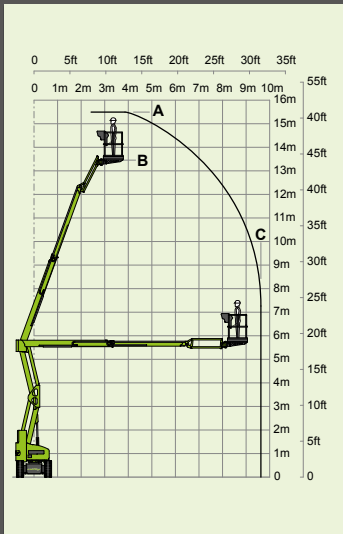

3.5km/h
2.2mph

3.5m
11ft 6in

25%
14°

All-Electric
Hybrid²

nifty HR15 4x4

15.7m
51ft 6in
(A)

13.7m
45ft
(B)

9.4m
31ft
(C)

6.35m
20ft 10in

6km/h
3.7mph

3.7m
12ft 2in

45%
24°

Hybrid²

nifty HR17N

17m
56ft
(A)

15m
49ft 6in
(B)